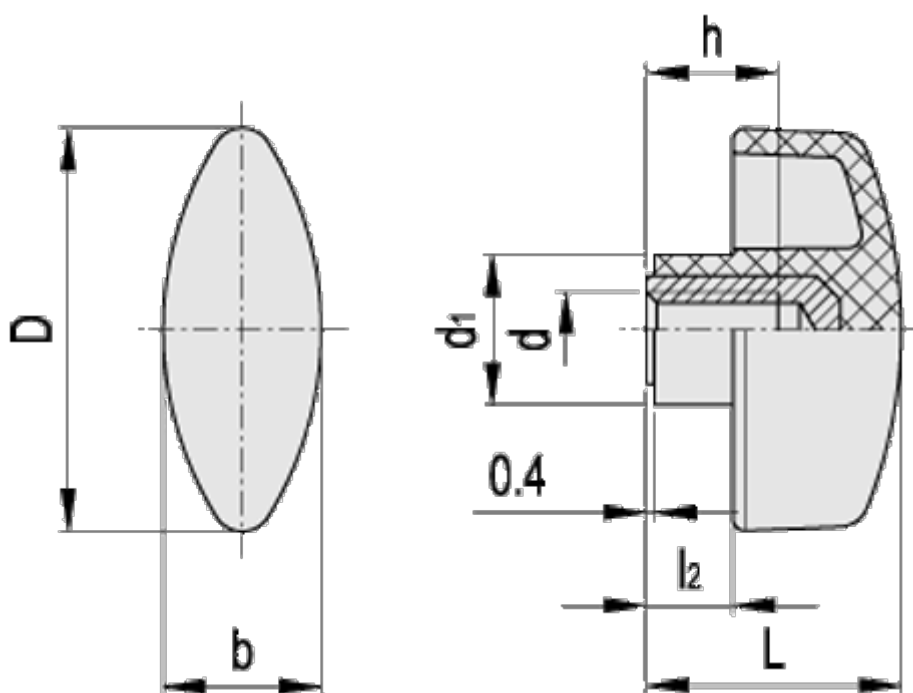

Article number: 2302008771

Description: E+G Wing knobs
CTL.476/48 B-M8

Measures

b	= 19.0
D	= 48
d1	= 17.0
h	= 20
L	= 28.0
L2	= 9.0
Thread	= M8